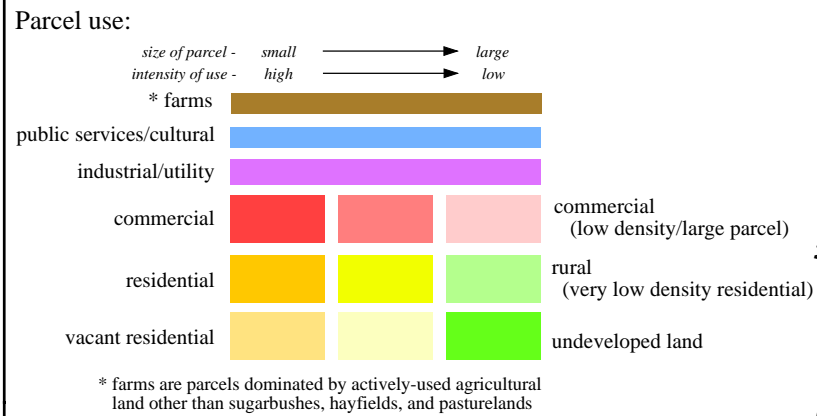

# Existing Land Use by Parcel

## Town of Dummerston, Vt.

May 2009

Sources:  
 - Parcel land use was developed in 2009 by referring to the land use codes in the Dummerston Grand List, E911 buildings data, orthophotos, and input from the Dummerston Planning Commission. Land use codes are meant to provide information on the dominant use of the parcel.